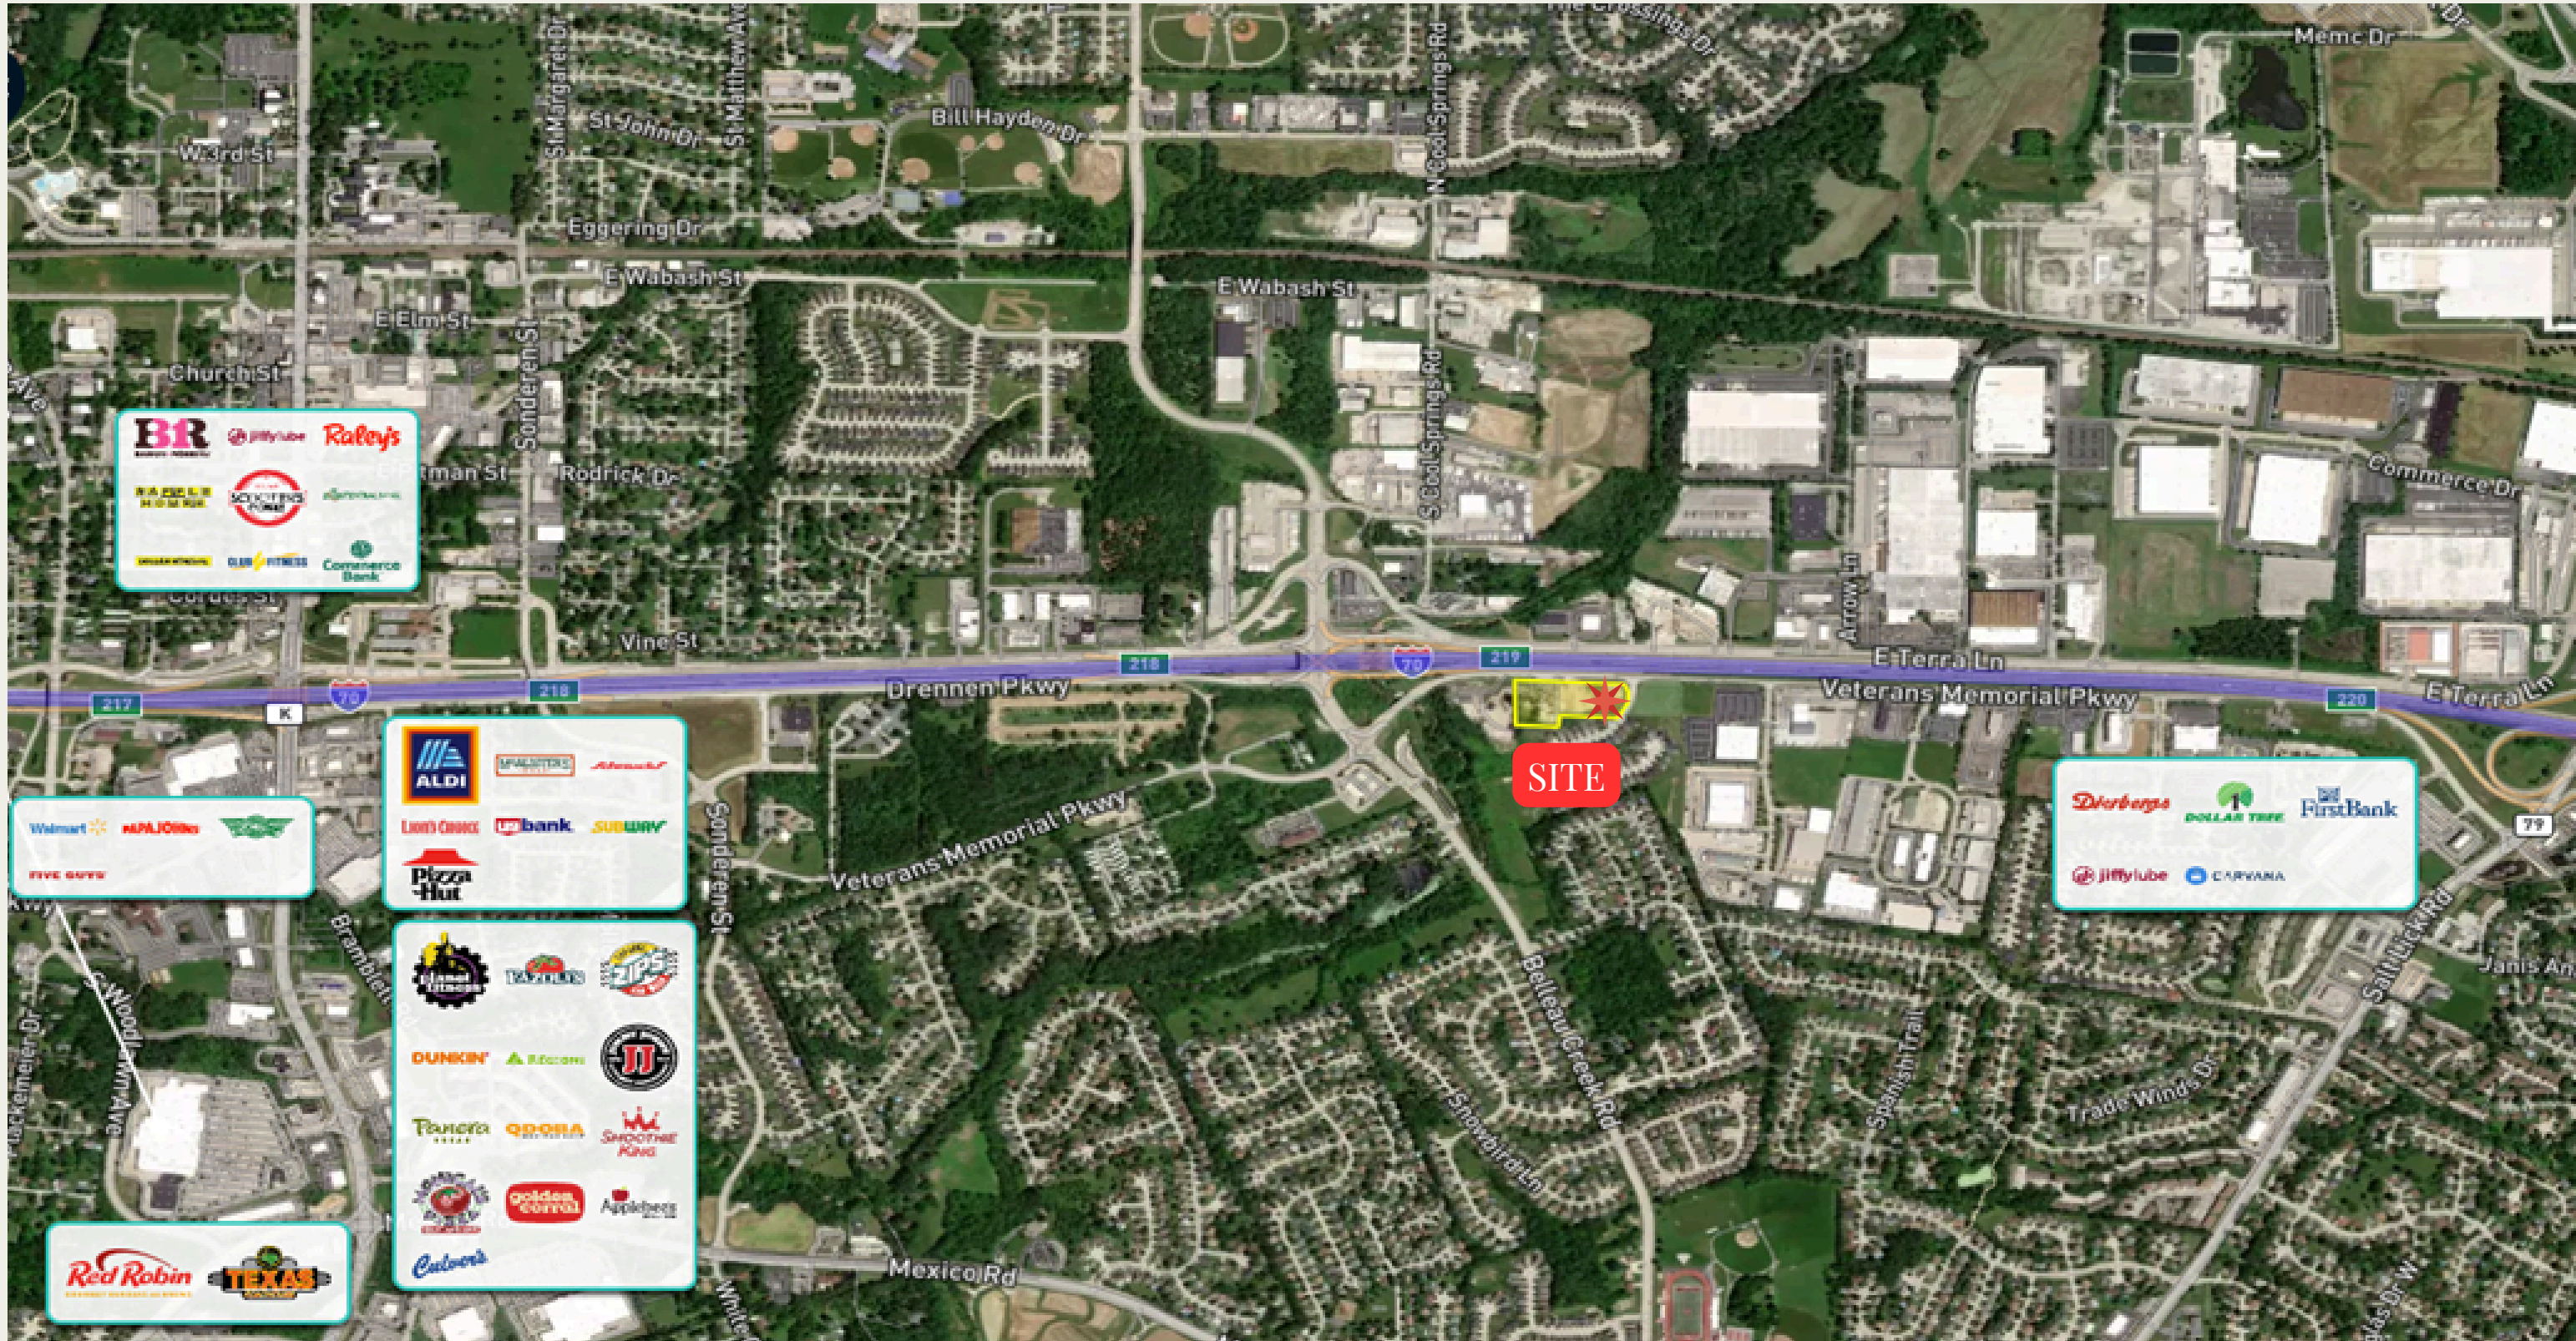

## PROPERTY OVERVIEW

---

- 3,500 SF building on 0.92 acres
- This property can be combined with adjacent 8116 & 8110-8112 VETERANS MEMORIAL PKWY
- Excellent visibility from Highway 70 with 140' of frontage on Veteran's Memorial Pkwy
- Ideal location for many uses: auto sales/rentals, auto service, service hub, commercial, retail, office, etc.
- Vehicles per Day on Hwy 70: 108,000+
- Zoning: PUD/AE8
- All Utilities to site

# PROPERTY LOCATION