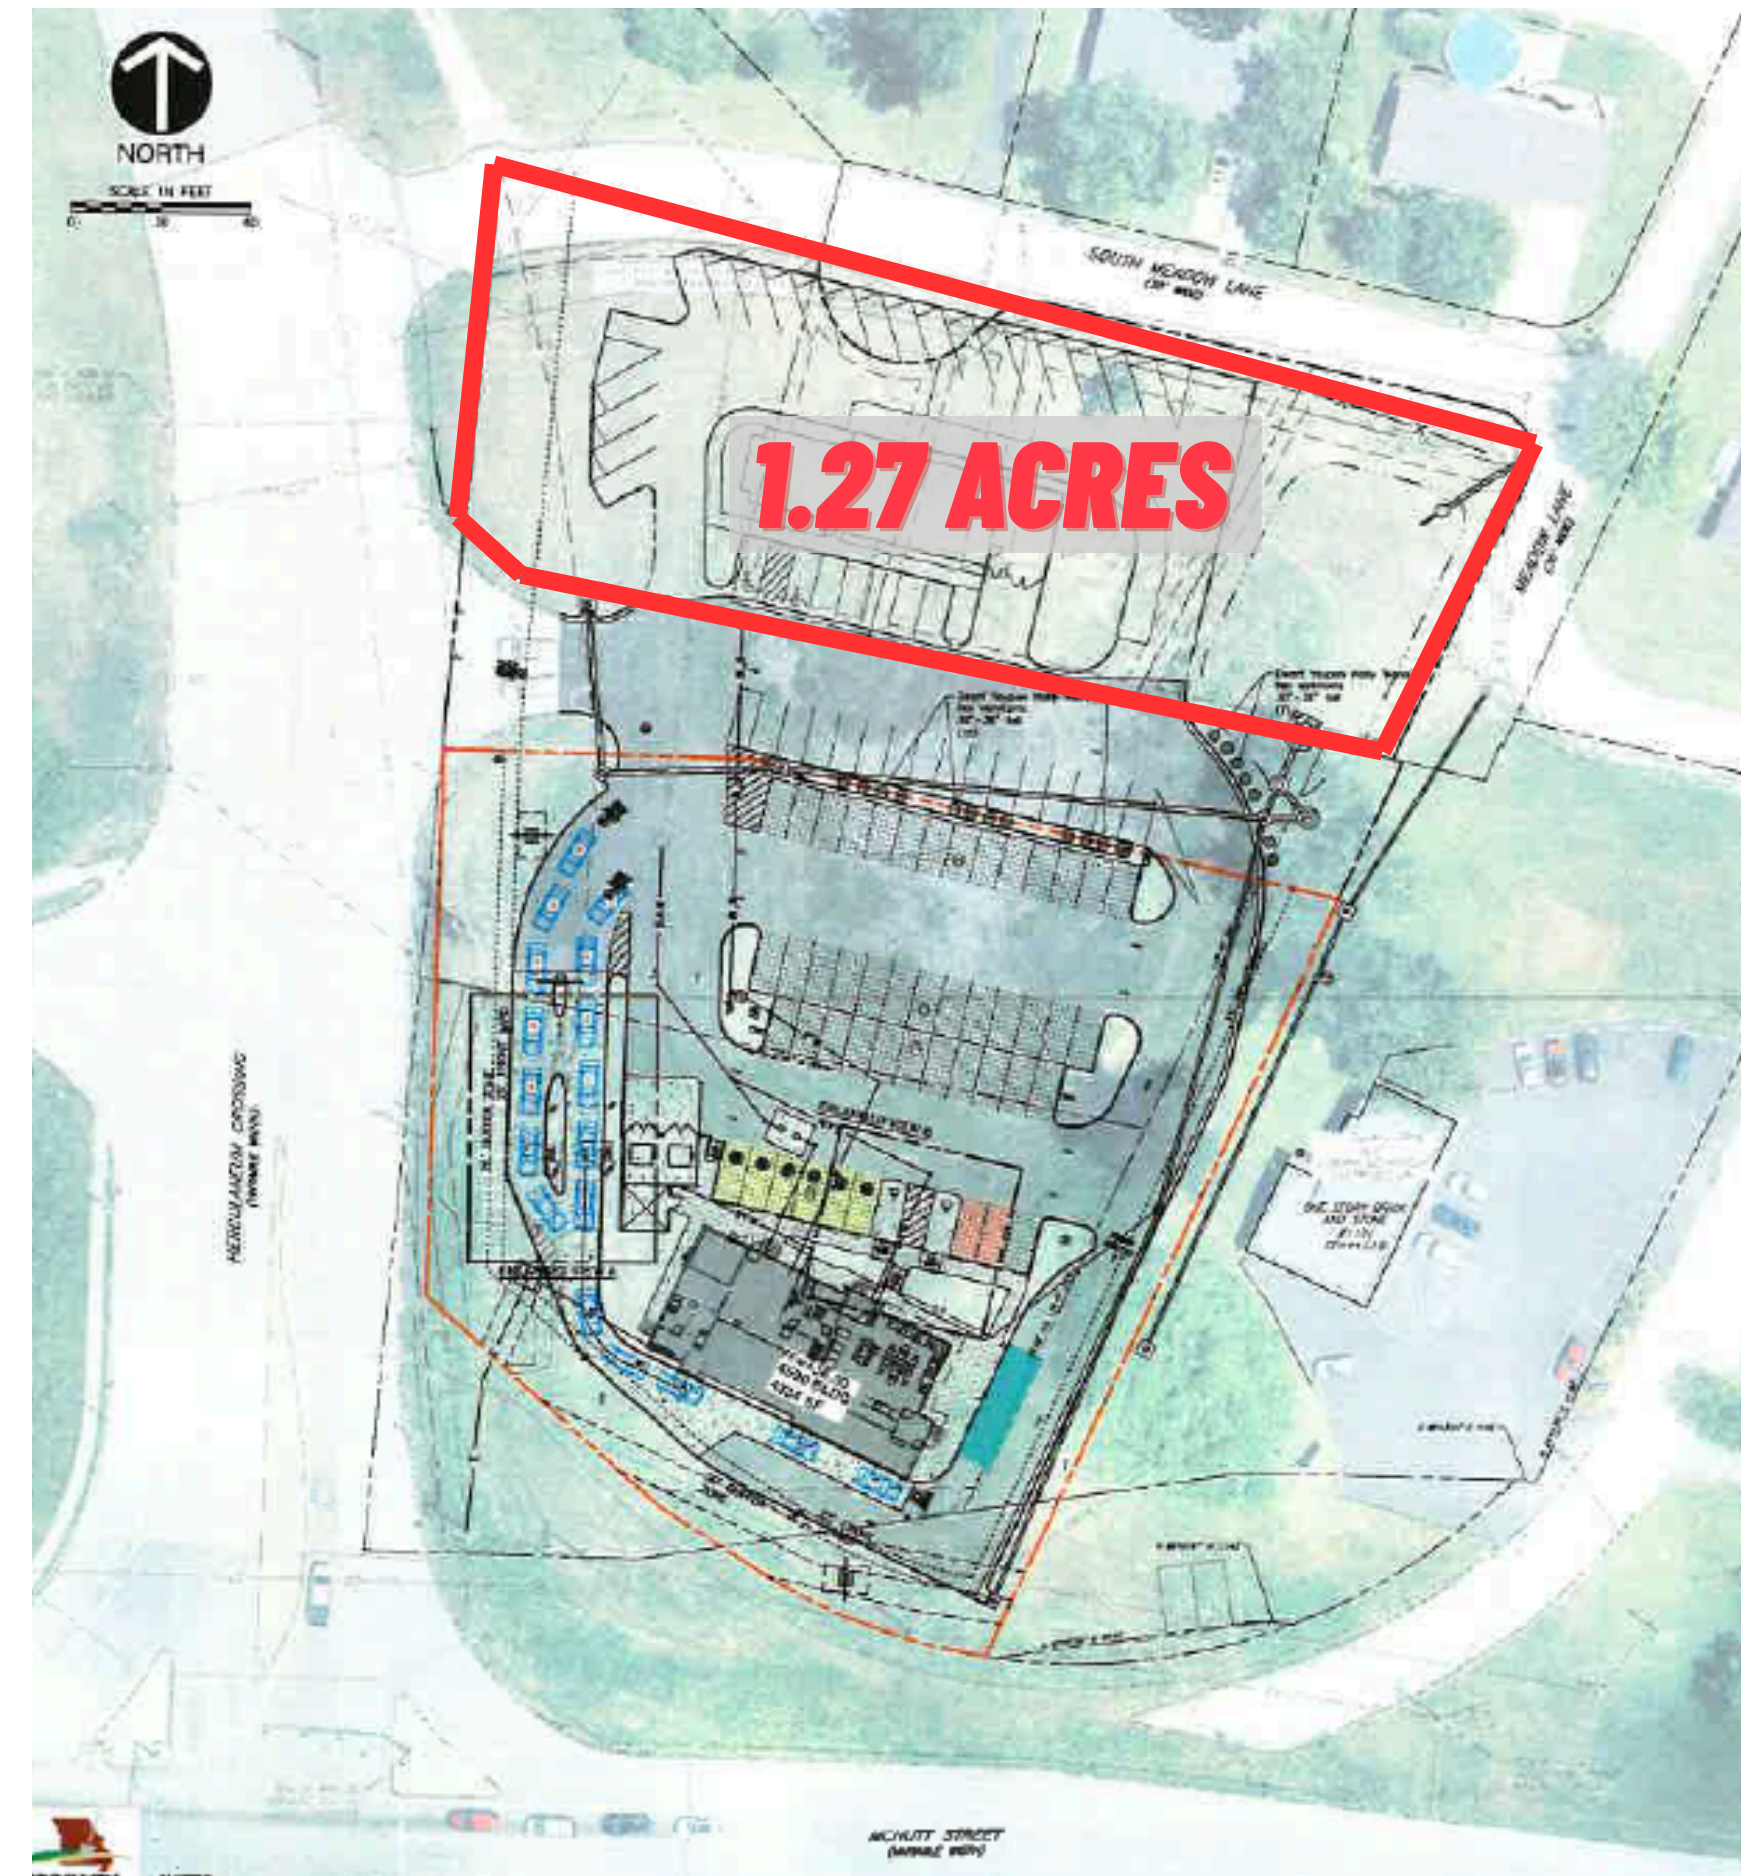

PROPERTY HIGHLIGHTS

- 1.27 acres zoned commercial
- Out-lot behind McDonalds presently being built
- Joint detention pond will be in place
- All utilities to site

Contact:

Steve Bahn

Office: 314.849.5858

Cell: 314.503.7601

Steve@bahnrealty.com